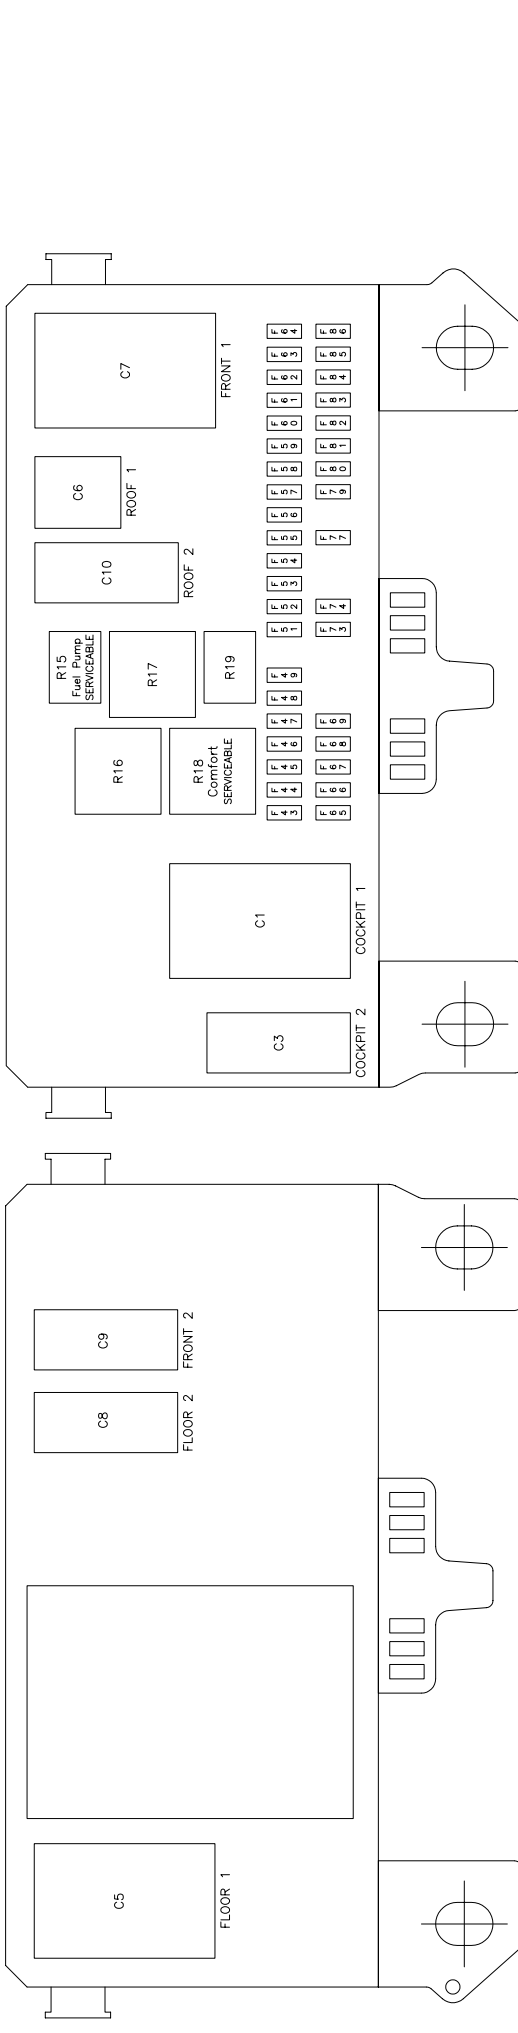

DRAWN BY AP
DATE 13-07-07

TITLE
SUB-SYSTEM TITLE

CEM

PROJECT VH105/135 CPSC 00.06.51 AML DRG No.
BUILD IB REV LEVEL 1 8G43-14T400-AA

CONNECTOR NUMBER	FUSEBOX CONNECTOR	CIRCUIT C NUMBER	CONNECTOR COLOUR
C1	COCKPIT 1	C0580	BLUE
C3	COCKPIT 2	C0582	BLUE
C5	FLOOR 1	C0584	BROWN
C6	ROOF 1	C0585	BLACK
C7	FRONT 1	C0586	GREEN
C8	FLOOR 2	C0587	BROWN
C9	FRONT 2	C0588	GREEN
C10	ROOF 2	C0589	GREY

FRONT VIEW

REAR VIEW

CONNECTOR NUMBER	DESCRIPTION	COMMON	SPECIFIC
C0580-14	GROUND MICRO	To Earth	
C0580-10	Heated Backlite Relay	To Sensor-Mass Movement	
C0580-30		To HRW Relay (RFB)	
C0580-32		Not connected	
C0580-24		Not connected	
C0580-25		Not connected	
C0580-15		To Module-Airbag, Module-Doors, Driver & Passenger Seat	VOLANTE To Modules-Airbag, Doors, Convert Roof, Dvr & Pass Seat
C0580-9	LS CAN-	To COM, Module-CATS Tracker	
C0580-16		Not connected	
C0580-8		Not connected	
C0580-24		Not connected	
C0580-30	LS CAN+	To Module-Airbag, Module-Doors, Driver & Passenger Seat	VOLANTE To Modules-Airbag, Doors, Convert Roof, Dvr & Pass Seat
C0580-4		To COM, Module-CATS Tracker	
C0580-14	HS CAN-	To SAS, Module-Driver Information	
C0580-14		To Spanish Oaks, Module-CATS Tracker	
C0580-15		To SAS, Module-Driver Information	
C0580-16		To Spanish Oaks, Module-CATS Tracker	
C0580-15	DIAGNOSTIC LS CAN-	To OBDZ (B)	
C0580-15	DIAGNOSTIC LS CAN+	To OBDZ (B)	
C0580-12	DIAGNOSTIC HS CAN-	To OBDZ (B)	
C0580-11	DIAGNOSTIC HS CAN+	To OBDZ (B)	
C0580-32		Not connected	
C0580-9	Front Fog Lamp Relay	To Headlamp Wash Relay (UBFB)	
C0580-11	Headlamp Cleaning Relay	To Indicator-Passenger Airbag Deactivation	
C0580-22	Pass. Airbag Disable Light	Not connected	
C0580-25		To Interior Lights, CCM, Sw-Start Button, Driver & Pass Seat	
C0580-3	Interior Lights	Not connected	
C0580-18	Horn Relay	To Horn Relay (UBFB)	
C0580-1	Right Stop Lamp	To Rear Lamp-RH	
C0580-4	Left Stop Lamp	To Rear Lamp-LH	
C0580-3		To Front Position Lamp-RH, Front Sidemarker-RH	
C0580-14	RF & LR Position Lamps	To Rear Lamp-LH, Rear Sidemarker-LH	
C0580-6	Rear Fog Lamps	To Switch-Rear Fog Lamp IT	
C0580-6		To Rearlamp-LH, Rearlamp-RH	
C0580-3	Hazard Switch Illumination	To CCM	
C0580-4	Remote Receiver+	Not connected	
C0580-41	Headlamp Dip Beam RH	To Module-Remote Receiver	
C0580-27	Headlamp Dip Beam LH	To Headlamp-RH, Module-HID Lighting, CCM	
C0580-25	Fuel Flap Release	To Headlamp-LH	
C0580-2	Trunk Release	To Solenoid-Fuel Flap Release	
C0580-8	Mass Movement Sensor+	To Motor-Boot Latch	
C0580-21	Engine Wake Up Signal	To Sensor-Mass Movement	
C0580-10	Lights On Signal	To Spanish Oak	
C0580-40		To Module-Driver Information	
C0580-5	CHMSL	Not connected	
C0580-7	Anti-theft LED	To CHMSL	
C0580-5	Dimmer Output	Not connected	
C0580-1		To Switches, Power Sockets Illumination	
C0580-12		To Rear Lamp-RH, Rear Sidemarker-RH	
C0580-13		To Number Plate Lamps-LH & RH	
C0580-13		To Front Position Lamp-LH, Front Sidemarker-LH	
C0580-10	Turn Signal Lamps Right	To Rearlamp-RH	
C0580-39		To Headlamp-RH	
C0580-9	Turn Signal Lamps Left	To Rearlamp-LH	
C0580-38		To Headlamp-LH	
C0580-23	LIN BUS9	Not connected	
C0580-3	LIN BUS2	Not connected	
C0580-17	LIN BUS3	Not connected	
C0580-28		Module-Sounder	
C0580-35		Module-Remote Receiver	
C0580-1	PTC HEATER CONTROL	Not connected	
C0580-2	REDUCED GUARD SWITCH INDICATOR	To Switch-Reduced Guard	
C0580-10	SCL Wake Up Signal	Not connected	
C0580-14	MIL Warning Lamp	Not connected	
C0580-29	REDUNDANT BRAKE SWITCH		
C0580-28	FUEL LEVEL SENSOR SIGNAL 4WD		
C0580-9	FUEL LEVEL SENSOR GND 4WD		
C0580-1	MANUAL PARK BRAKE SWITCH		
C0580-24	CLUTCH PEDAL SWITCH		
C0580-13	BATTERY TEMPERATURE SENSOR SIGNAL		
C0580-4	BATTERY TEMPERATURE SENSOR GND		
C0580-22	ACCELEROMETER PEDAL SENSOR RTN		
C0580-7	ACCELEROMETER PEDAL SENSOR +5V		
C0580-31	ACCELEROMETER PEDAL SENSOR SIGNAL		
C0580-17	MASS MOVEMENT SENSOR SIGNAL		
C0580-13	IGNITION SWITCH 'KEY OUT' INHIBIT		
C0580-26	STEERING WHEEL HORN SWITCH		
C0580-34	FUEL FLAP UNLOCK SWITCH		
C0580-27	PRIVATE LOCKING SWITCH		
C0580-20	REAR RIGHT DOOR AJAR SWITCH		
C0580-21	REAR LEFT DOOR AJAR SWITCH		
C0580-18	PASSENGER DOOR AJAR SWITCH		
C0580-19	DRIVERS DOOR AJAR SWITCH		
C0580-12	CLUTCH PEDAL SENSOR +5V		
C0580-12	CLUTCH PEDAL SENSOR RTN		
C0580-23	CLUTCH PEDAL SENSOR SIGNAL		
C0580-19	IGN. SWITCH 'KEY IN'		
C0580-16	AMBIENT AIR TEMP SENSOR SIGNAL		
C0580-21	AMBIENT AIR TEMP SENSOR RTN		
C0580-21	DIMMER INPUT		
C0580-22	REAR FOG LAMPS SWITCH		
C0580-22	FRONT FOG LAMPS SWITCH		
C0580-27	BRAKE FLUID LEVEL SIGNAL		
C0580-19	HAZARD SWITCH		
C0580-2	LIGHT SWITCH POSN 0-OFF		
C0580-4	LIGHT SWITCH POSN 1-SIDE		
C0580-2	FUEL LEVEL SENSOR GND		
C0580-5	FUEL LEVEL SENSOR SIGNAL		
C0580-28	WASH FLUID LEVEL		
C0580-24	TRUNK AJAR SWITCH		
C0580-22	TRUNK RELEASE SWITCH		
C0580-28	SUNLOAD SENSOR		
C0580-19	HOOD AJAR SWITCH		
C0580-14	REVERSE GEAR SWITCH		
C0580-16	Left Front & Right Rear Posn Lamps / Number Plate Lamps		
C0580-16	SUNROOF CLOAB. CLOSING		
C0580-20	SUNROOF SPEED		
C0580-19	REDUCED GUARD SWITCH		
C0580-16	HEATER BLOWER FAN SWITCH PWM		
C0580-32	HEATER BLOWER FAN DIAG		
C0580-1	LEFT REAR BUCKLE SW		
C0580-3	RIGHT REAR BUCKLE SW		
C0580-2	MIDDLE REAR BUCKLE SW		
C0580-39	REVERSE GEAR INHIBIT